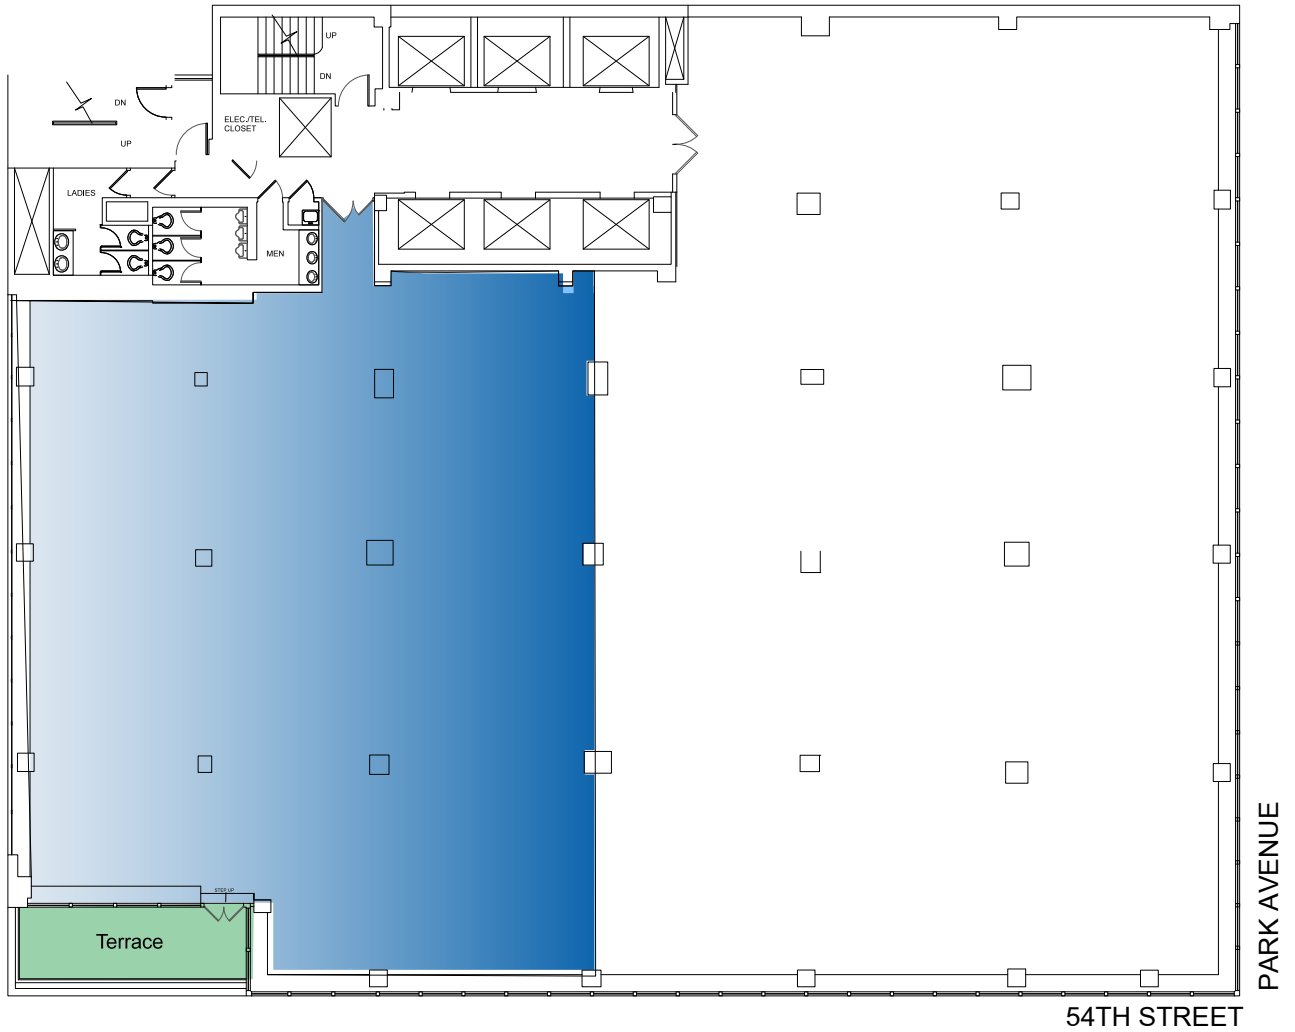

400 PARK AVE

8TH FLOOR | 6,025 SF

For information, please contact

W | WATERMAN
INTERESTS

212.207.8300 | 400parkave.com | 400 Park Avenue, New York, NY 10022